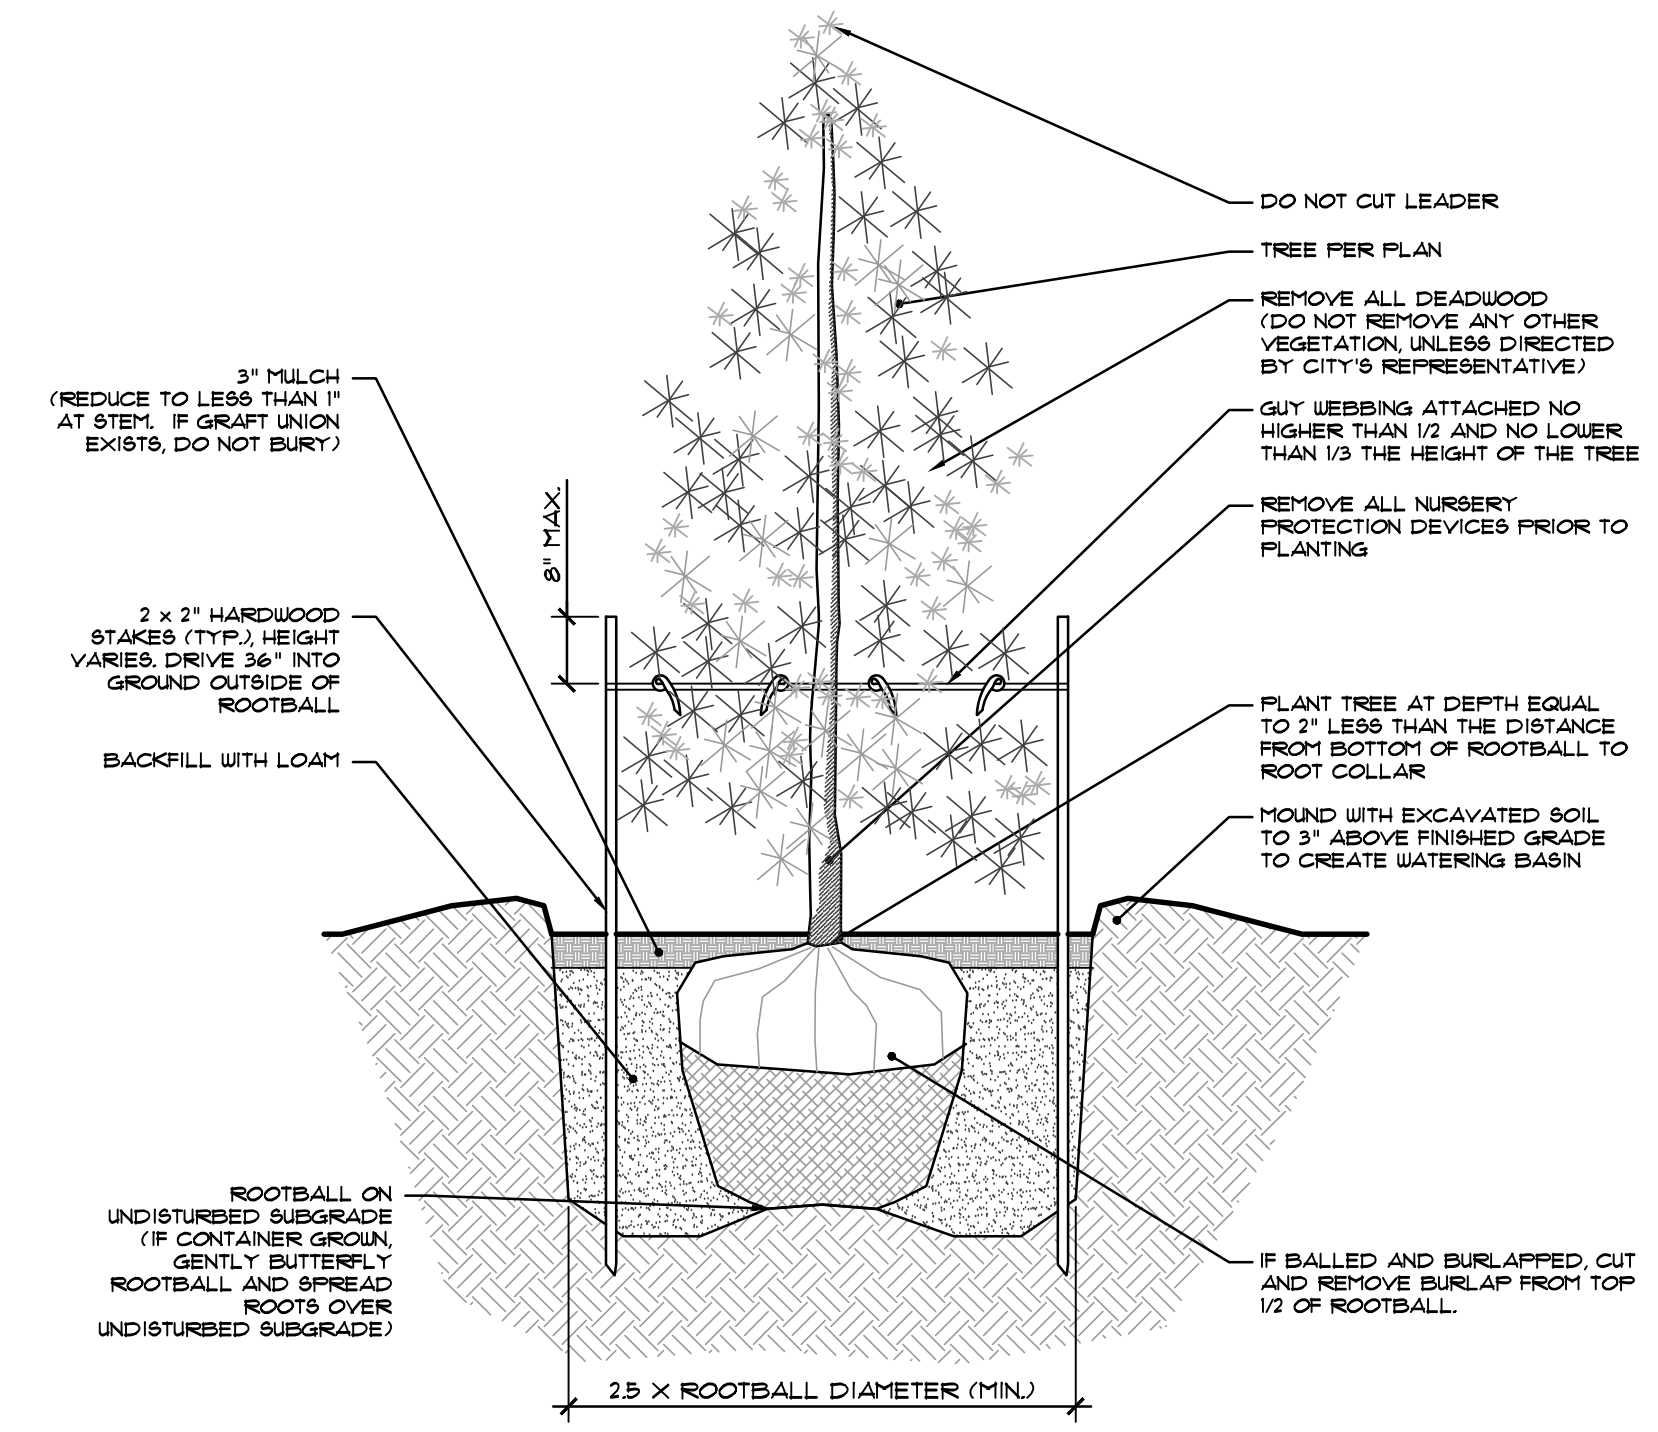

1 TREE PLANTING DETAIL NOT TO SCALE

2 EVERGREEN PLANTING DETAIL NOT TO SCALE

3 LOAM AND SEED NOT TO SCALE

4 SHRUB PLANTING DETAIL NOT TO SCALE

5 PERENNIAL/GROUND COVER PLANTING DETAIL NOT TO SCALE

REVISION HISTORY:

DATE	REVISION

REFERENCES:

East Point

Map 203, Block 1, Lot 4 &
Map 303, Block 13, Lots 4 & 5
Roger Williams Avenue
East Providence, RI

Owner/Prepared For:
Nobel Development, LLC
10 Green Street
Providence, RI 02903

Kevin M. Alverson
LANDSCAPE ARCHITECTURE
360 Annaquatucket Road 401-338-0044
Wickford, RI 02852 KevinMAlversonLA.com

Landscape Notes and Details 2

Project #: 2.291.316	Sheet 5 of 5
Scale: As Shown	L-5
Drawn By: KMA	
Checked By: KMA	
Date: April 22, 2021	ISSUED FOR PERMITTING